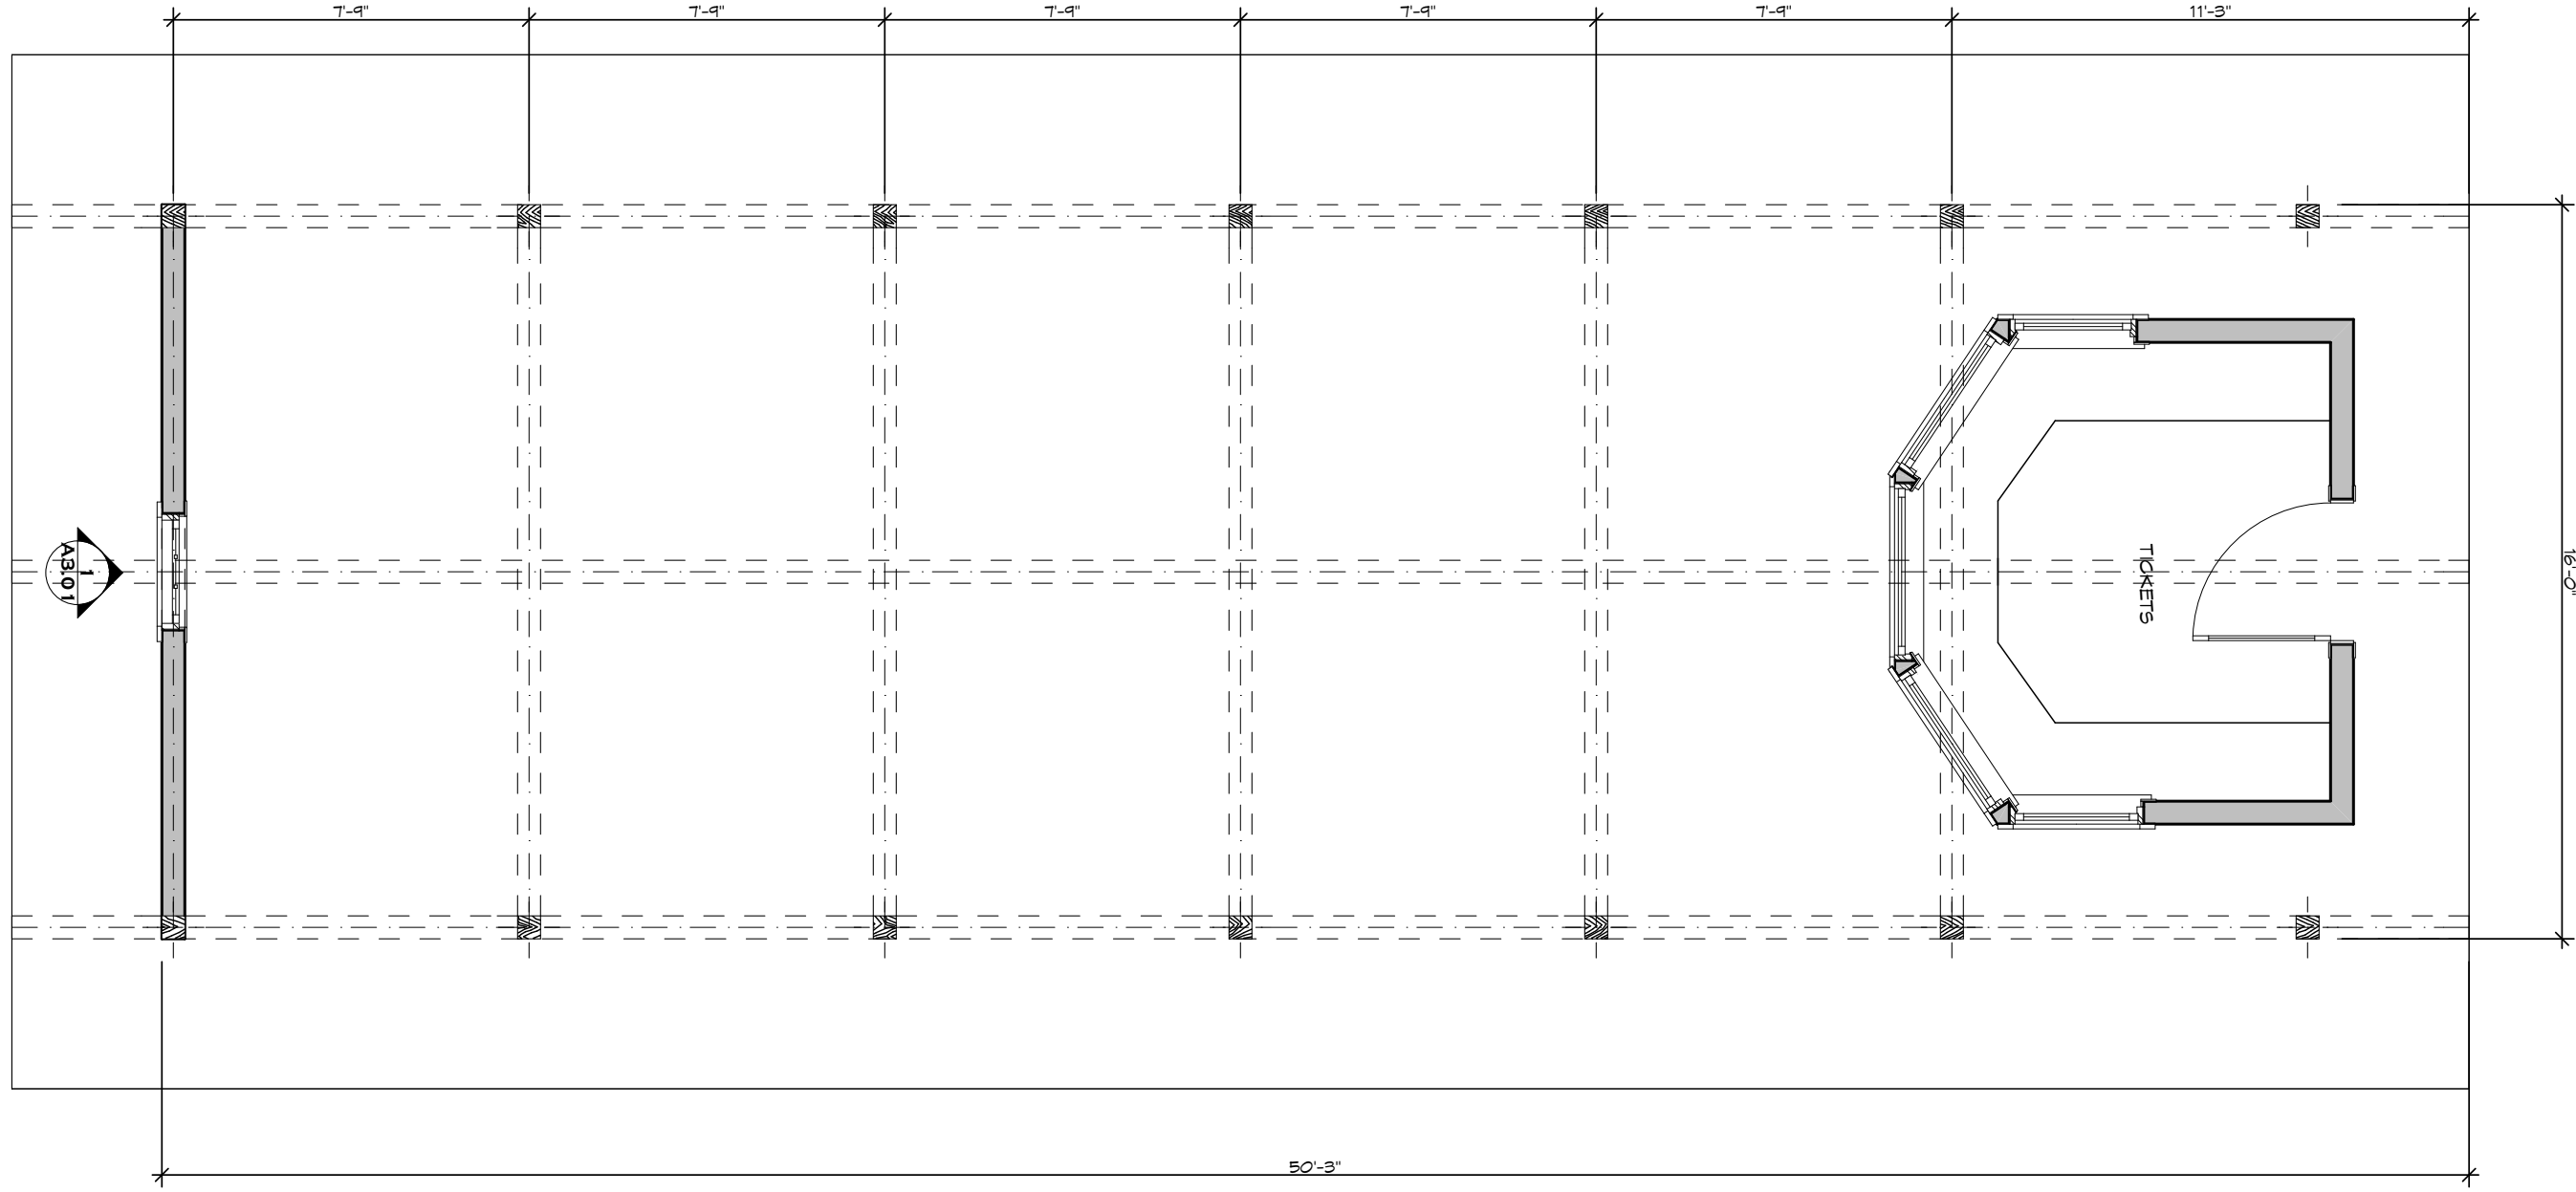

1

Train Station

SCALE: 1/4" = 1'-0"

A3.00

Train Station

Cuyahoga Valley National Park Visitor Center
Zielenski Court Peninsula, OH 44264

DATE
SCALE

PENINSULA ARCHITECTS

1

Elevations

SCALE: 1/4" = 1'-0"